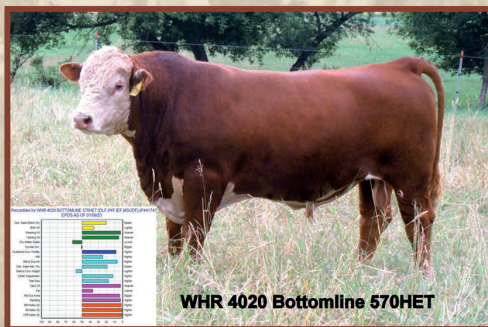

WHR 4020 Bottomline 570HET

Homozygous Polled and Top 3% in Carcass traits
Owned with White Hawk Ranch

Rev. Mark & Deb Schoen
St. Croix Falls, WI
(715) 483-1184

Check out our website at
www.CTRherefords.com

Find us on Facebook: *Christ the Rock Herefords*