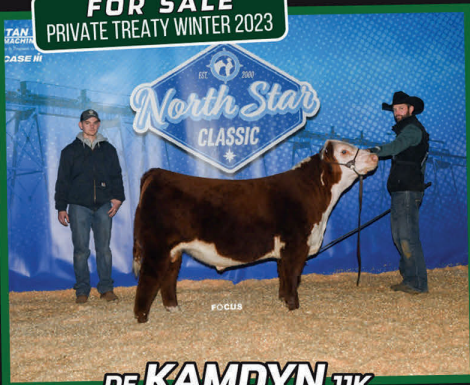

# FARMS

**SEMEN AVAILABLE**

**DF HECTOR 19H**

AHA #: 44179736 // OWNED WITH L83 RANCH  
ECR 628 ADVANCE 80 14 X BCC TRIXE 5 13C

**FOR SALE**  
PRIVATE TREATY WINTER 2023

**DF KAMDYN TIK**

AHA #: 44389714 // RES. CHAMPION HEREFORD BULL AT NSC  
CH HIGH ROLLER 756 ET X NORDS TALLULA 8 14F ET